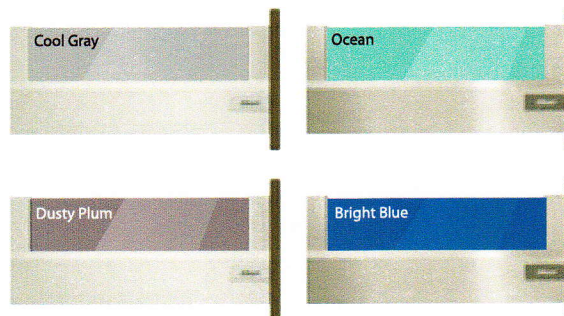

In quality tempered 8mm thickness, Dreamwalls Color Glass it is the perfect accompaniment to your system. Glass inserts are extremely durable in tempered glass, hygienic, and easy to keep clean, making them a practical addition to any kitchen or organizational system. More importantly, the unexpected shot of pure, saturated color enhances the décor with emotion and life.

Dreamwalls color glass is also available in coordinating custom pieces such as backsplashes, countertops, tabletops, shelves, and even outlet covers and switch plates, for a system with a unified look. Call us today for your quote.

Shown on Silk White TANDEMBOX intivo

Shown on Terra Black TANDEMBOX intivo

Shown on Stainless Steel TANDEMBOX intivo

Available in 12 stock colors (shown at left) to coordinate with TANDEMBOX intivo:

- True White
- True Black
- Cool Gray
- Cream
- Linen
- Sand
- Spice
- Ruby Red
- Bright Blue
- Dusty Plum
- Ocean
- Lime